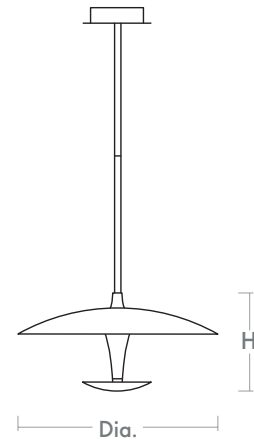

SPACELY Pendant
3-646-1540

oxygen

FIXTURE TYPE _____

LOCATION _____

PROJECT _____

DATE _____

-1540 Black/Aged Brass

| | |
|------------------------------------|--|
| LIGHT SOURCE | (1x) 12.5W LED Array, 3000K, CRI 90 |
| LUMINAIRE POWER | 12.8W at 120V |
| RATED LIFE | 30000 hr RL |
| OPTIONAL COLOR TEMPERATURES | 3000K Only |
| LUMEN OUTPUT | Delivered: 669 lm (LM-79) |
| INPUT VOLTAGE | 120V AC, 50/60Hz |
| DRIVER OUTPUT | 300mA, 10.8W max power |
| DIMMING | TRIAC Dimming |
| CONSTRUCTION | Cold Rolled Steel Housing and Canopy |
| DIFFUSER | - Matte White Acrylic |
| FINISHES | Black/Aged Brass (-1540) |
| MOUNTING | 4" Octagonal J-Box |
| STANDARDS | cETL Damp listed, Conforms to UL STD 1598, Certified CAN/CSA STD C22.2 No 250.0. |

DIMENSIONS

Dia. Fixture: 17.75"
H. Fixture: 8.625"
Supplied with 2-8", 2-12", and 3-16"
stems to customize hanging height

Note: Canopy swivel allows up to a 45° slope

Order example for standard fixture:
3-646-1540 (x- Voltage - xxx-Sequence # - xx-Finish)
3: 120V Only